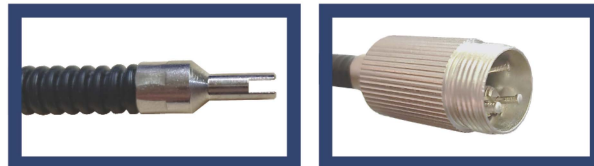

# FLEXIBLE VALVE CORE REMOVER WITH STORAGE SDFVCT4PLUS

- ALLOWS ACCESS IN HARD TO REACH AREAS
- STORES UP TO 4 VALVE CORES

SUPPLYING DEMAND  
[supplyingdemand.com](http://supplyingdemand.com)

@therepairbrand | supplyingdemand