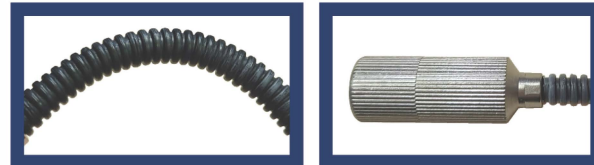

# FLEXIBLE VALVE CORE REMOVER WITH STORAGE SDFVCT4PLUS

- ALLOWS ACCESS IN HARD TO REACH AREAS
- STORES UP TO 4 VALVE CORES

SUPPLYING DEMAND  
[supplyingdemand.com](http://supplyingdemand.com)

@therepairbrand | supplyingdemand